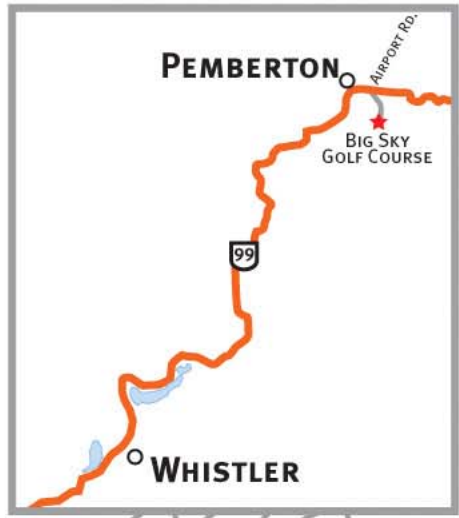

THE SEA TO SKY
HIGHWAY
TO PEMBERTON

NICKLAUS NORTH BLVD.

NICKLAUS NORTH
GOLF COURSE

GOLF CANADA'S WEST

WELCOMES YOU TO WHISTLER

(403) 678-2838 1-877-323-3633

PEMBERTON

AIRPORT RD.

BIG SKY
GOLF COURSE

WHISTLER

CHATEAU WHISTLER
GOLF COURSE

BLACKCOMB WAY

LORIMER RD.

SUMMIT
LODGE

MAIN ST.

BLACKCOMB WAY

FAIRMONT
CHATEAU WHISTLER

NORTHLANDS BLVD.

VILLAGE GATE BLVD.

WHISTLER
GOLF COURSE

WHISTLER

THE SEA TO SKY
HIGHWAY
TO VANCOUVER